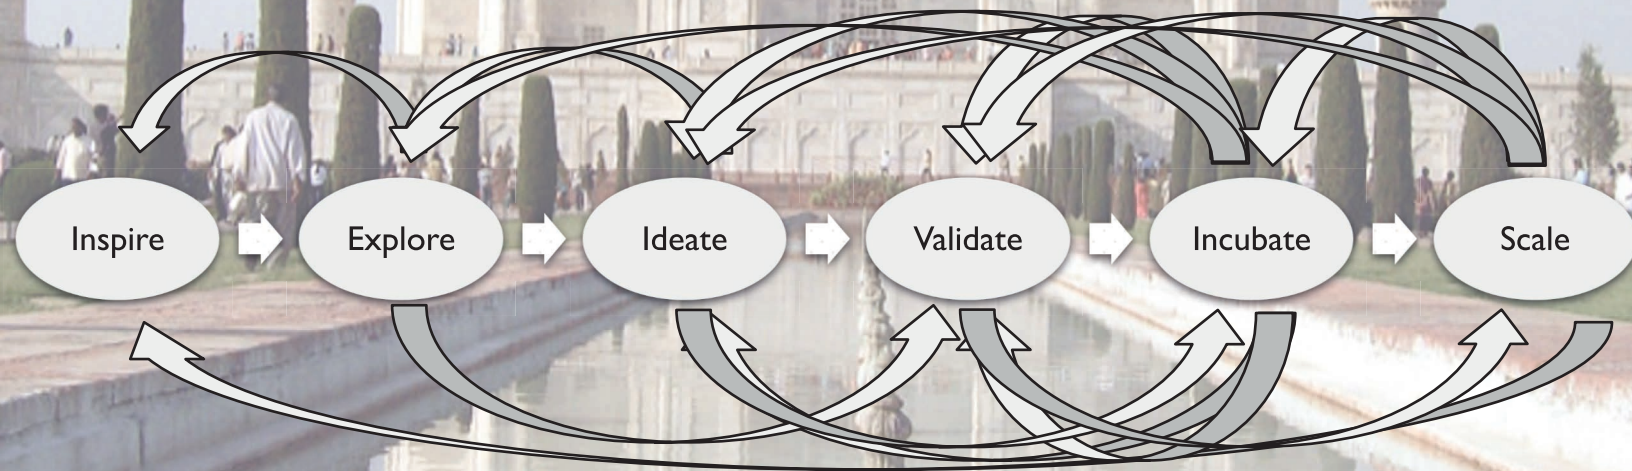

THE WORLD IS ON YOUR FINGERS

A mobile architectural exhibition for visually-disabled people

CANSU PERKER

DESIGN THINKING

INSPIRE

The image shows the Fontana del Gallo in St. Peter's Square, Rome, featuring a central figure of a bearded man (St. Peter) and four horses. The fountain is set against a grand classical building facade with columns and arches. A black oval highlights the word 'PROBLEM' in the upper center of the image.

- By touching and listening the 3D replicas of the World's top architectural heritage, visually-disabled people will have the chance to see these buildings.

HOW WILL
WE MAKE IT?

20 replicas

60x60x60

Laser cut /3D print

WHAT IS IT
LOOK LIKE?

IDEATE

VENUE

- Museums
- Galleries
- Exhibition Space

ROADMAP

5 BIGGEST
GERMAN CITIES

MAJOR EUROPEAN
CAPITALS

OTHER
METROPOLIS