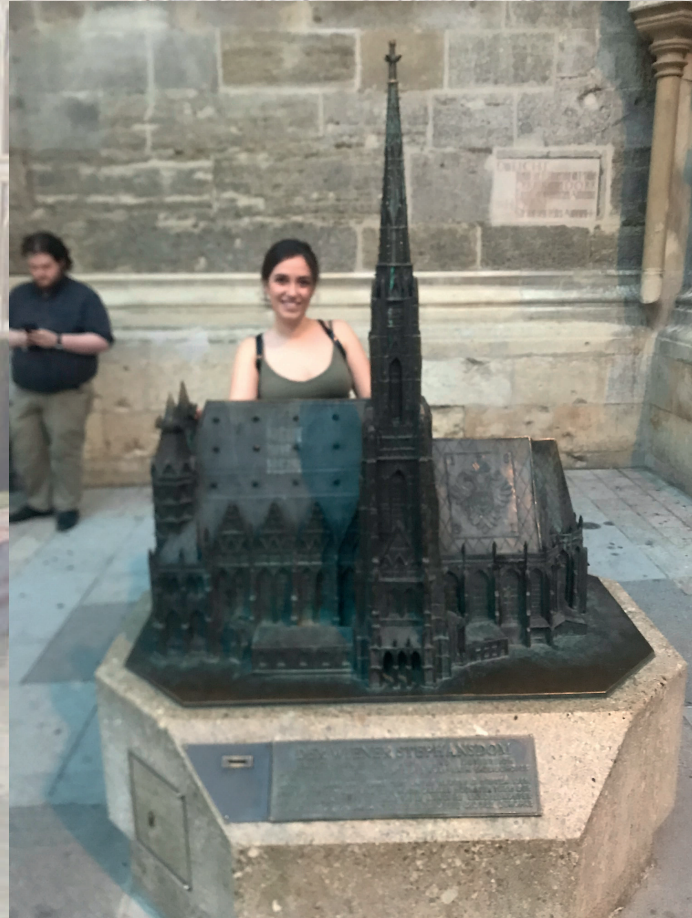

THE WORLD IS ON YOUR FINGERS

A mobile architectural exhibition for visually-disabled people

CANSU PERKER

DESIGN THINKING

INSPIRE

The image shows the Fontana del Gallo in St. Peter's Square, Rome, featuring a central figure of a bearded man (St. Peter) and four horses. The fountain is set against a grand classical building facade with columns and arches. A black oval highlights the word 'PROBLEM' in the upper center of the image.

- By touching and listening the 3D replicas of the World's top architectural heritage, visually-disabled people will have the chance to see these buildings.

HOW WILL
WE MAKE IT?

20 replicas

60x60x60

Laser cut /3D print