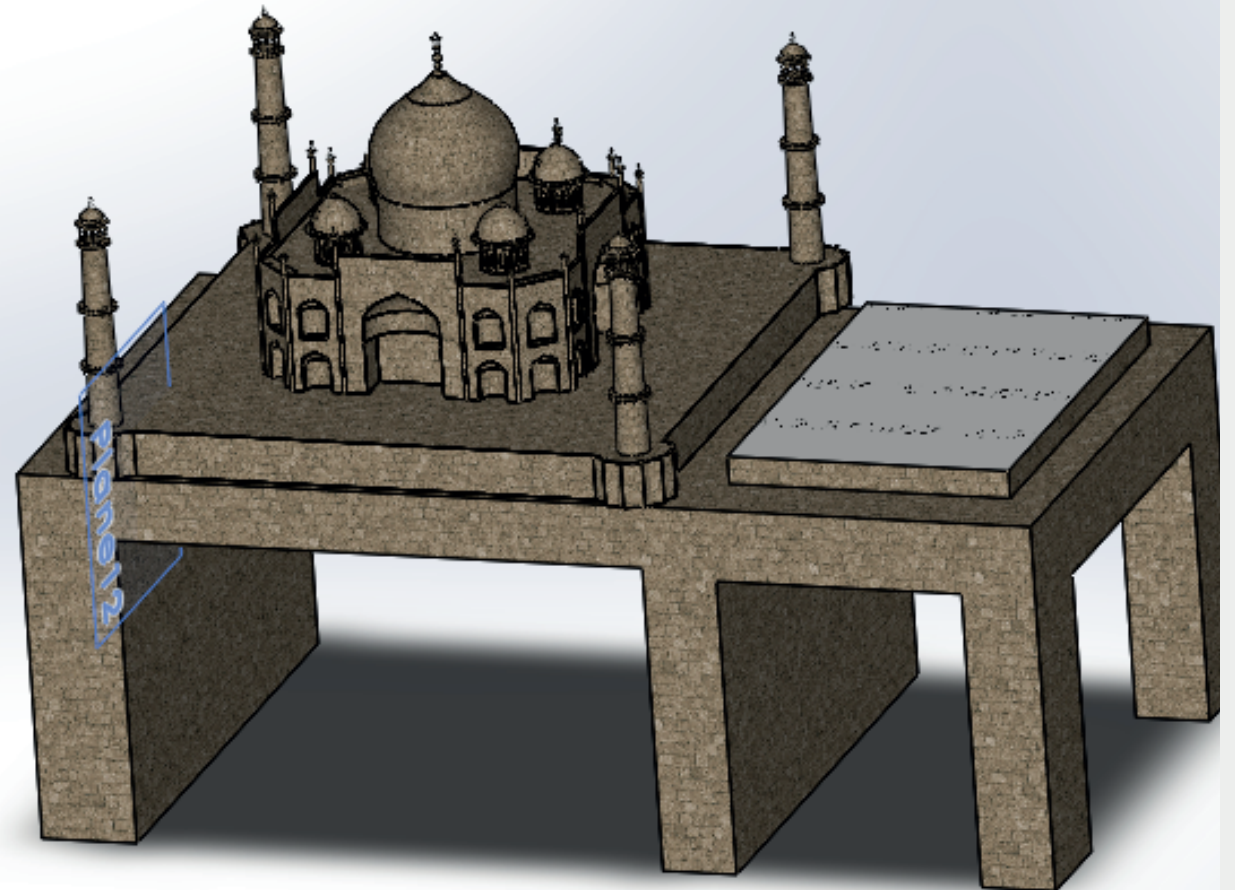

HOW WILL
WE MAKE IT?

20 replicas

60x60x60

Laser cut /3D print

WHAT IS IT
LOOK LIKE?

IDEATE